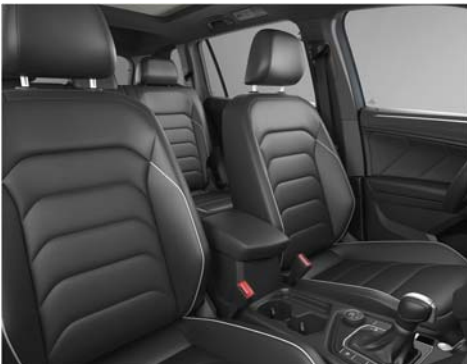

Factory Option Packages

Code	Option	Description / Comments	Retail Price	Trim Availability			
PA1	Panoramic Sunroof Package	Panoramic Sunroof (power tilting & sliding front section, fixed rear section) <i>SE only (feature standard on all higher trims)</i>	\$1,200	-	SE	-	-
PG1	3rd Row Seat Package	Split fold-flat, 2-passenger, 3 rd -row bench seat <i>4MOTION® models only (except S; 3rd row standard in FWD)</i>	\$595	-	SE (4Mo)	SE R-line® Black (4Mo)	SEL (4Mo) SEL Prem. R-line®

SE R-Line® Black & SEL Premium R-Line®

Seating Surfaces:	SE R-Line® Black	SEL Premium R-Line®
	Perforated V-TEX Leatherette	Vienna Leather

Code	Exterior Color	Interior:	Titan Black		SEL Premium R-Line®		
			Titan Black	Storm Gray	Titan Black	Saffrano Orange & Black two-tone	Storm Gray
2T2T	Deep Black Pearl		BV	FV	BR	NY	FZ
0Q0Q	Pure White		BV	FV	BR	NY	FZ
K2K2	Pyrite Silver Metallic		BV	FV	BR	—	FZ
2R2R	Platinum Gray Metallic		BV	FV	BR	—	FZ
H7H7	Atlantic Blue Metallic		—	—	BR	—	FZ
Z3Z3	Stone Blue Metallic		—	—	BR	—	—

Tiguan 2.0T SEL Premium R-Line® w/ 4MOTION® in Platinum Gray Metallic

- Left & right: Tiguan SEL Premium R-Line® interior in Titan Black, featuring:
- heated, leather-wrapped R-Line® steering wheel
 - *Comfort Sport* front seats;
 - 10-way power driver's seat w/ power lumbar support & position memory;
 - perforated Vienna Leather seating surfaces;
 - ambient interior lighting;
 - privacy cover for cargo area;
 - Overhead View Camera (Area View);
 - and Fender® Premium Audio System w/ subwoofer